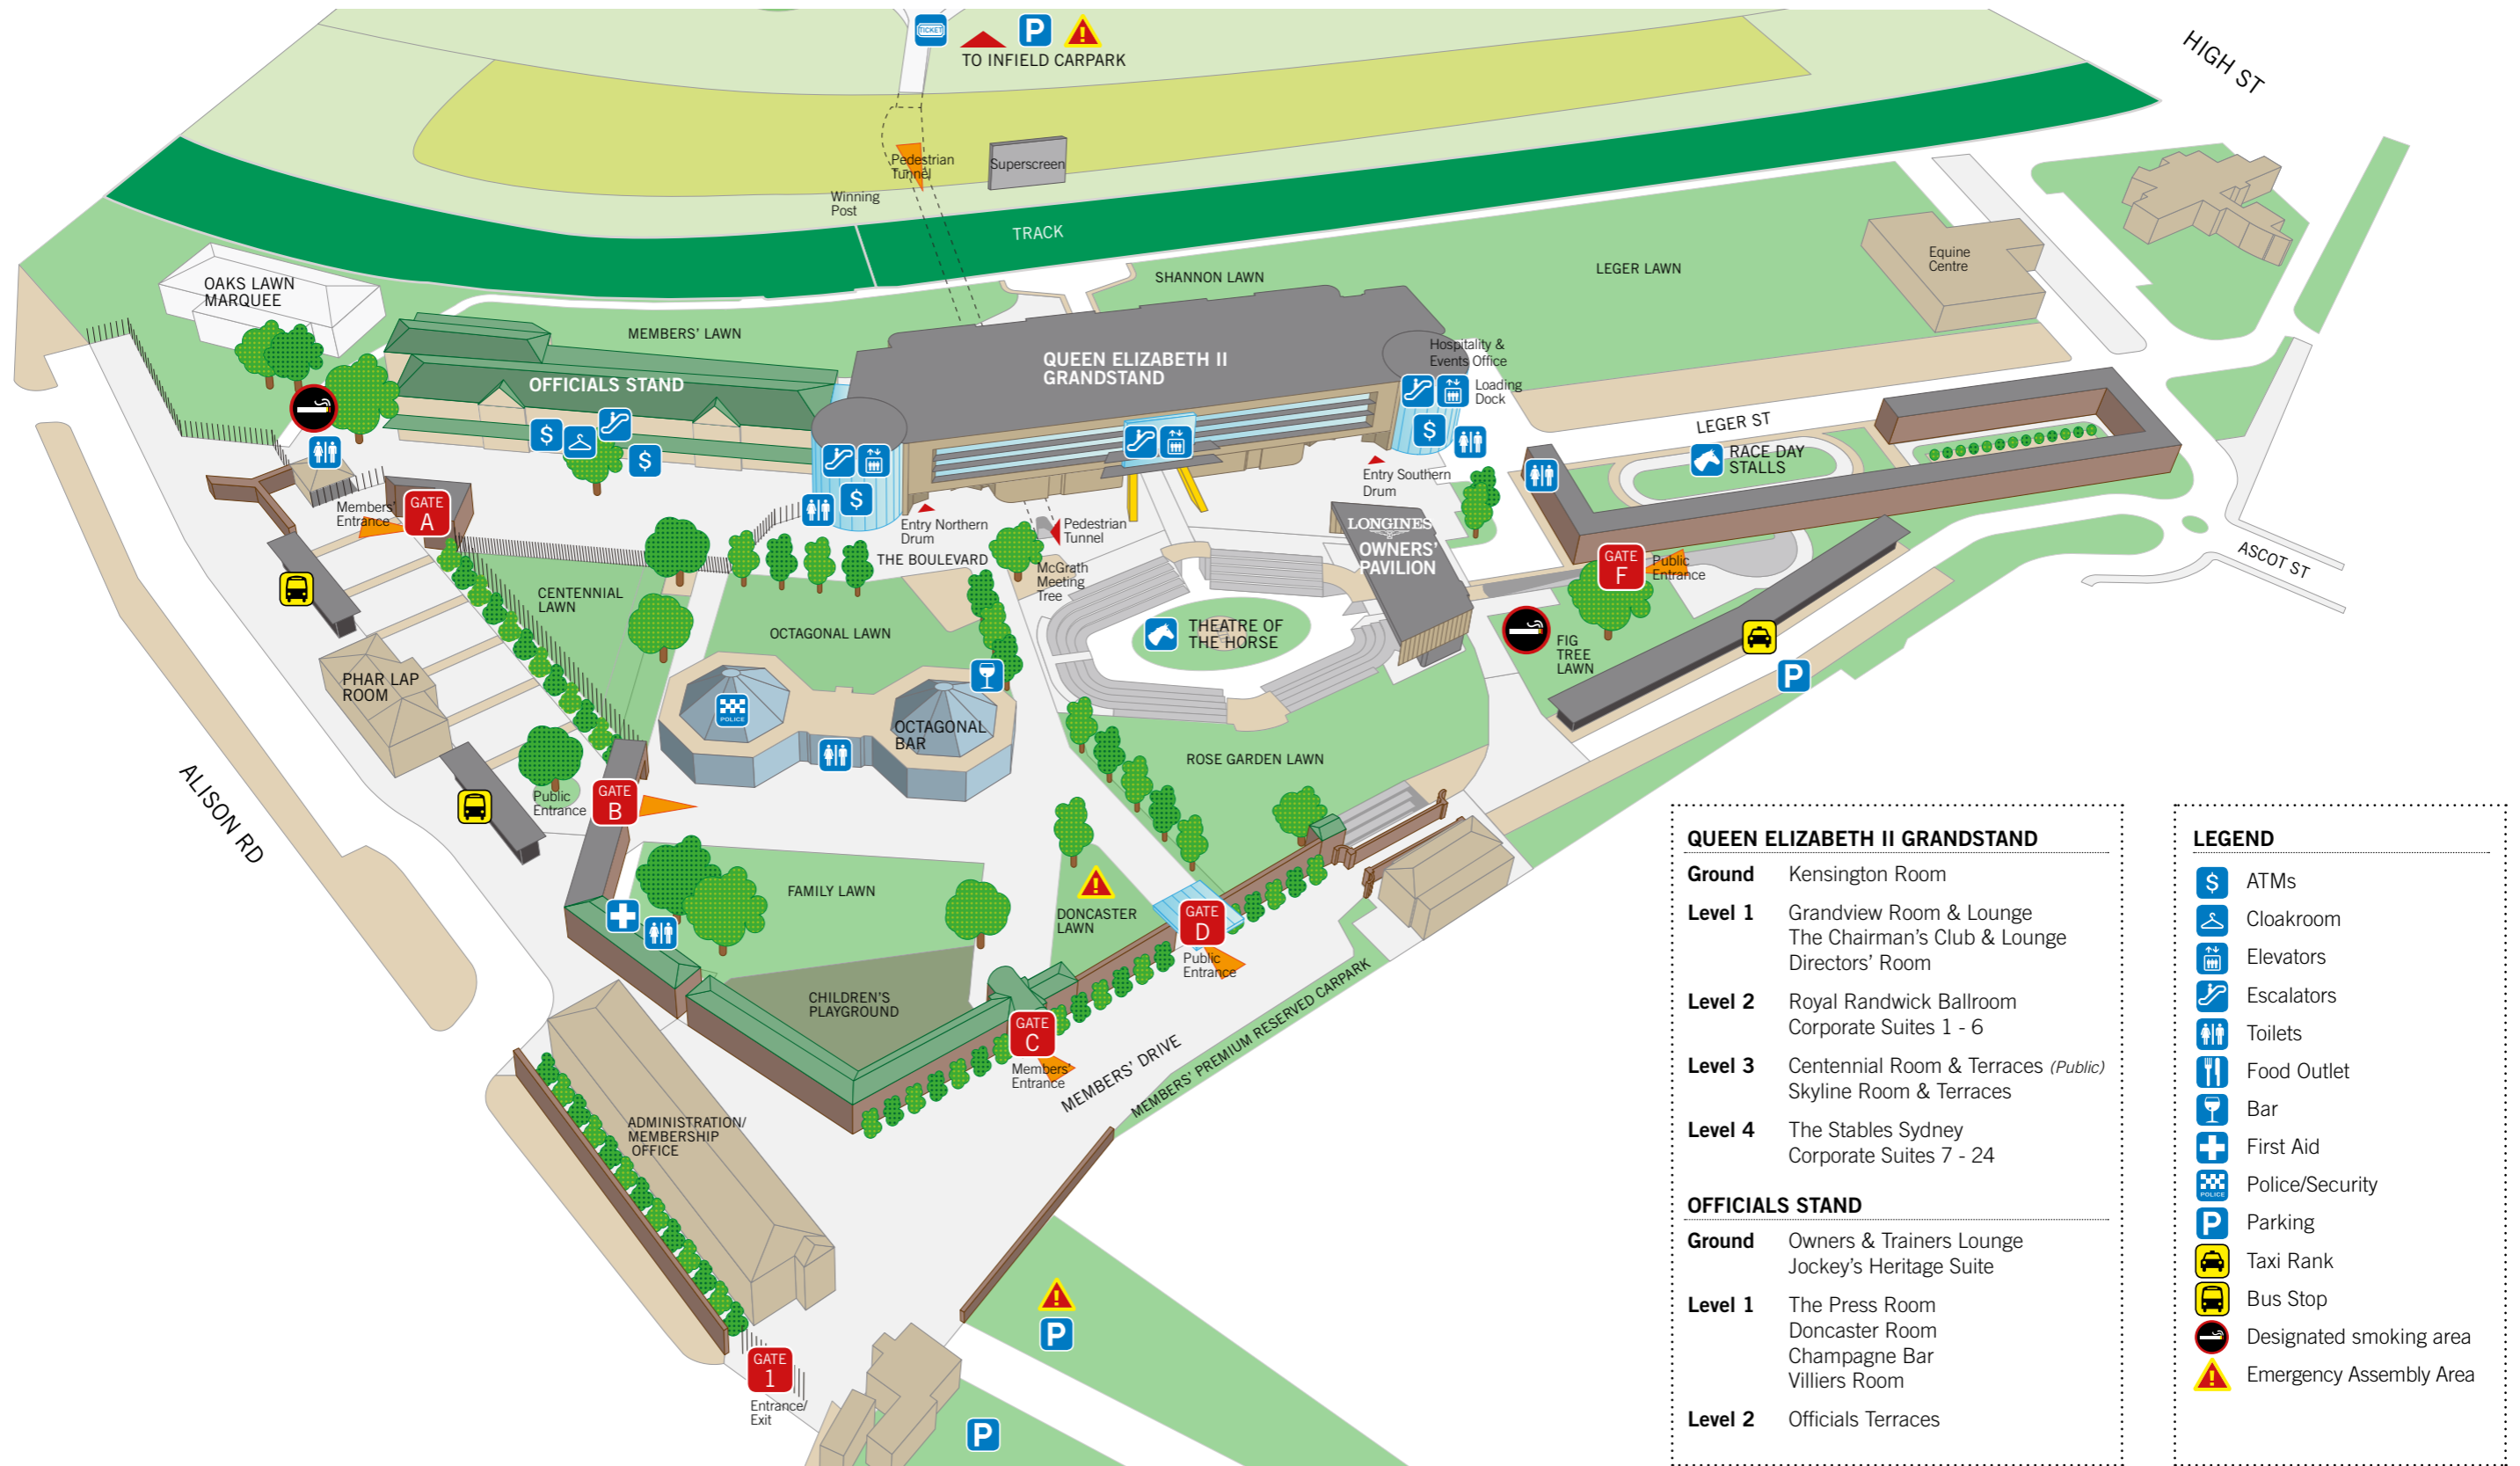

Royal Randwick Precinct (Race Day)

QUEEN ELIZABETH II GRANDSTAND	
Ground	Kensington Room
Level 1	Grandview Room & Lounge The Chairman's Club & Lounge Directors' Room
Level 2	Royal Randwick Ballroom Corporate Suites 1 - 6
Level 3	Centennial Room & Terraces (Public) Skyline Room & Terraces
Level 4	The Stables Sydney Corporate Suites 7 - 24
OFFICIALS STAND	
Ground	Owners & Trainers Lounge Jockey's Heritage Suite
Level 1	The Press Room Doncaster Room Champagne Bar Villiers Room
Level 2	Officials Terraces

LEGEND	
	ATMs
	Cloakroom
	Elevators
	Escalators
	Toilets
	Food Outlet
	Bar
	First Aid
	Police/Security
	Parking
	Taxi Rank
	Bus Stop
	Designated smoking area
	Emergency Assembly Area