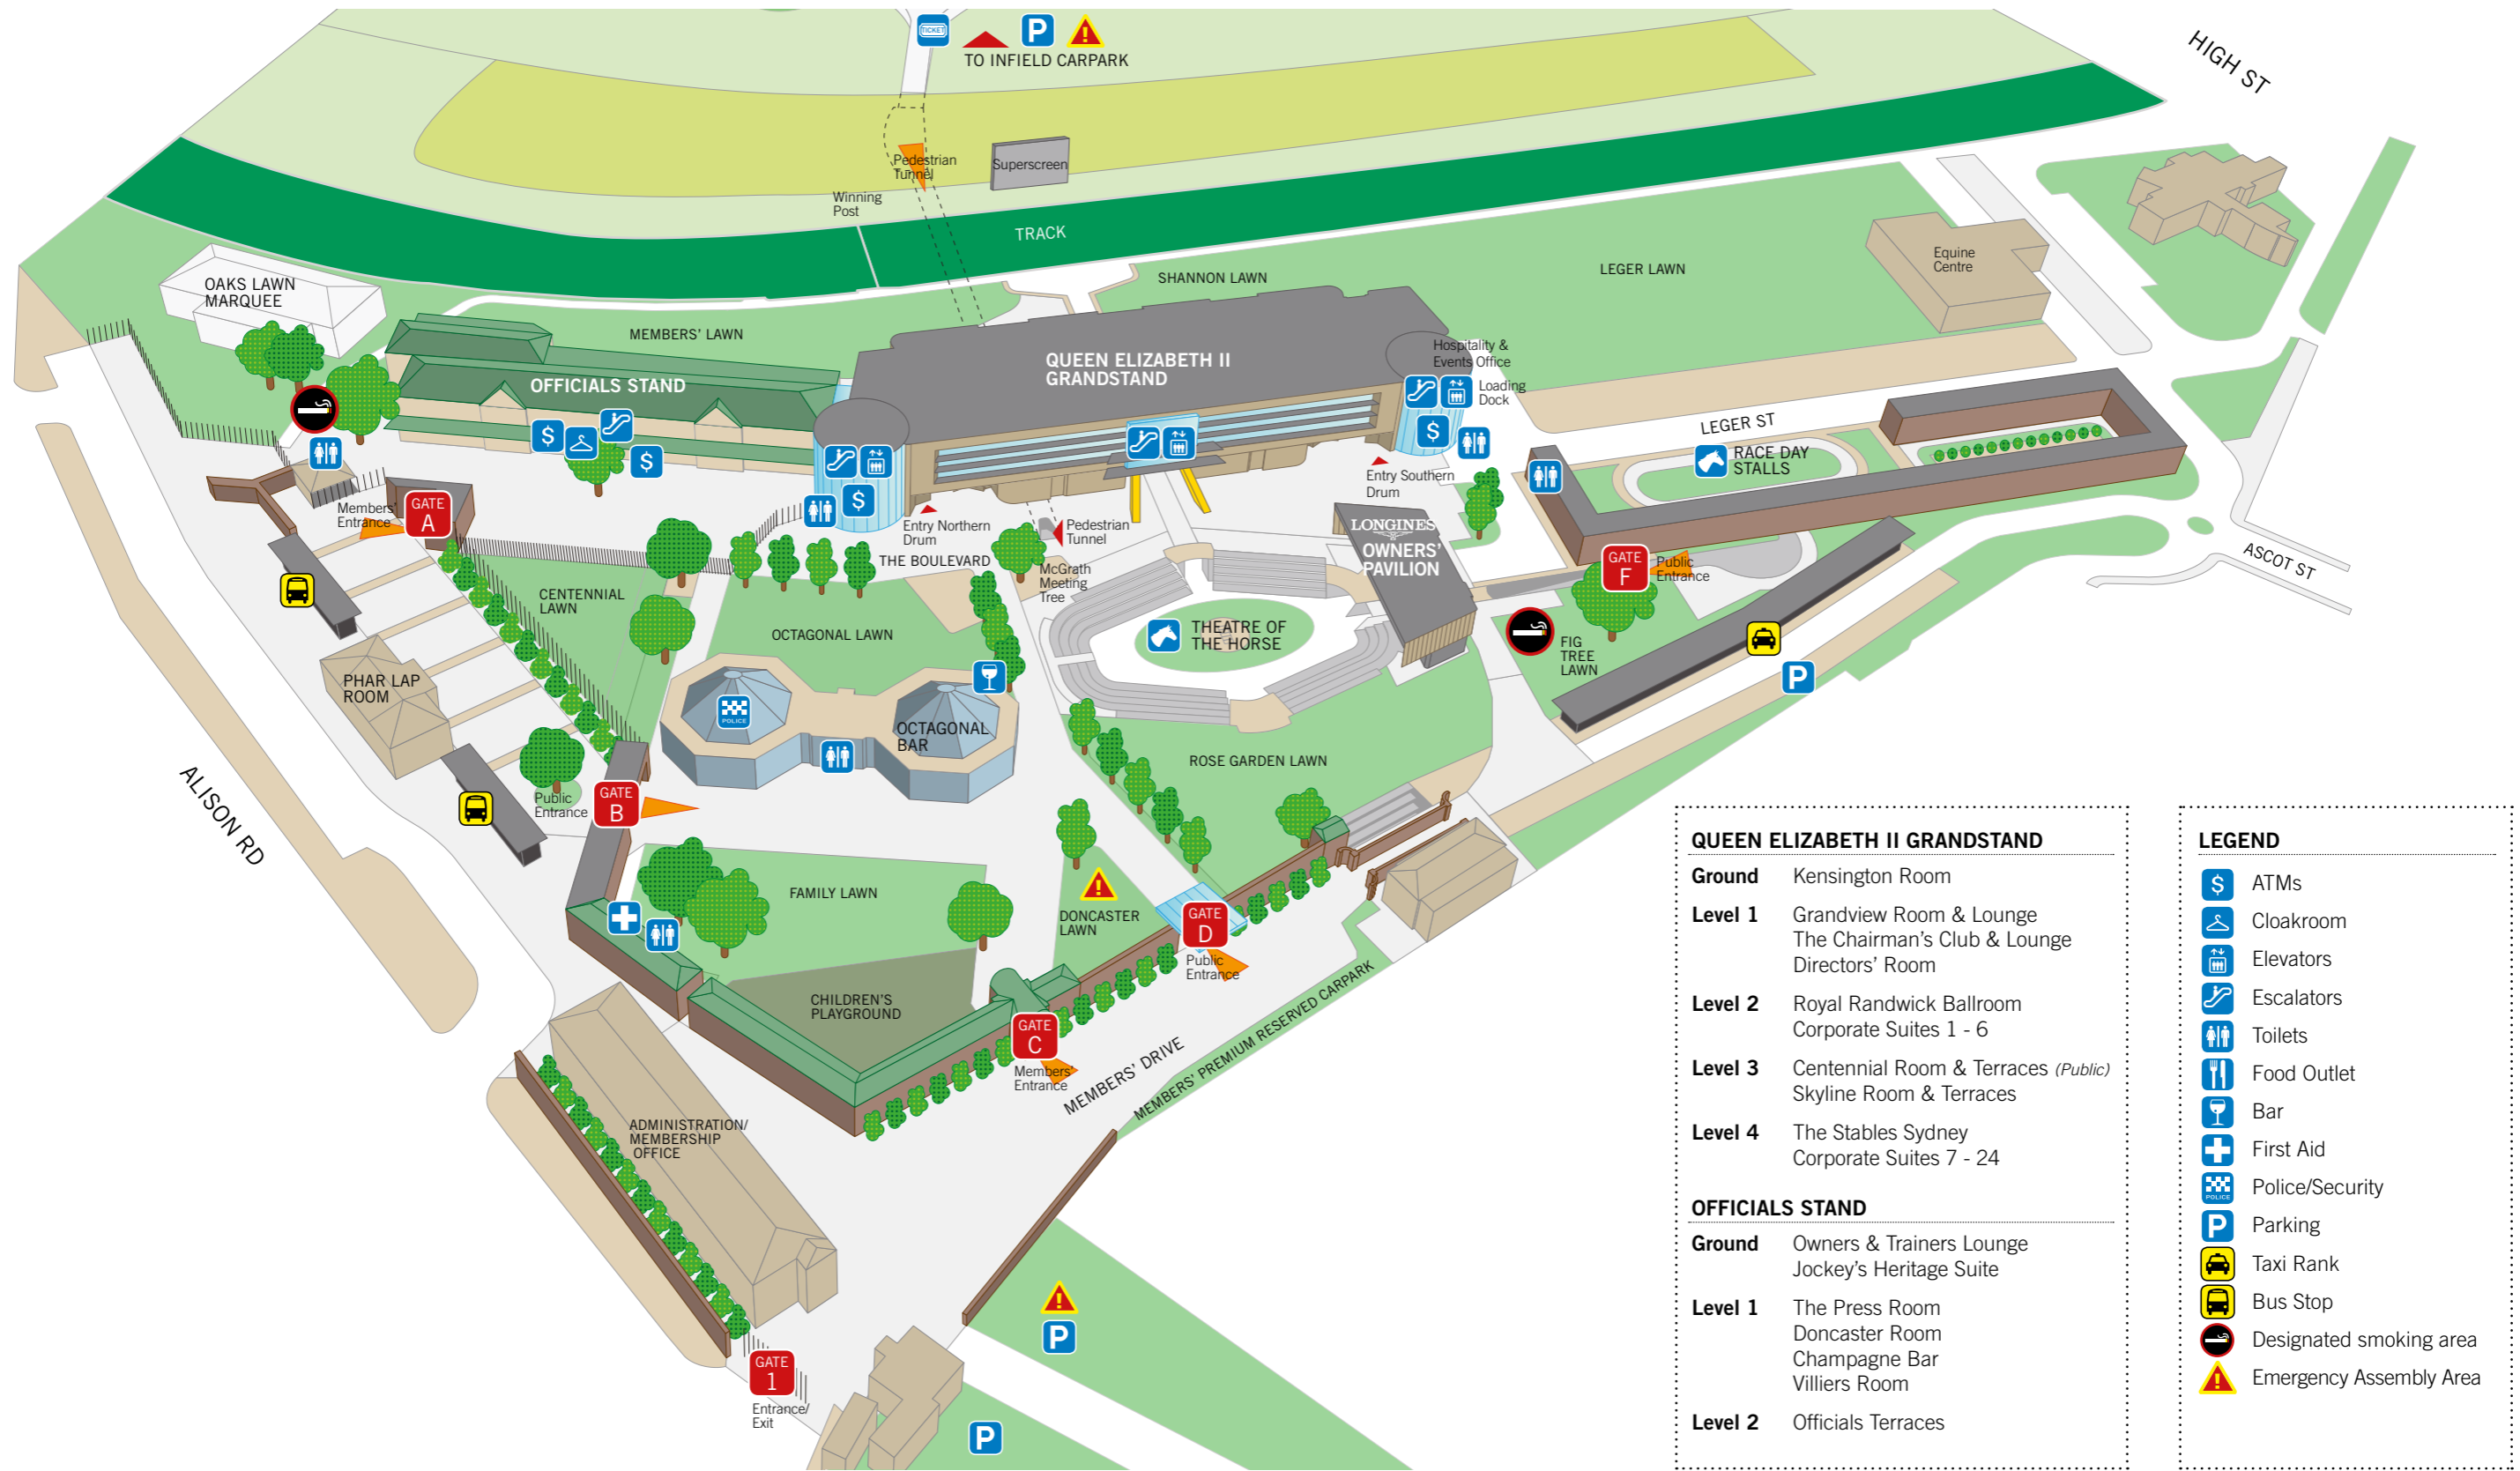

# Royal Randwick Precinct (Race Day)

QUEEN ELIZABETH II GRANDSTAND	
<b>Ground</b>	Kensington Room
<b>Level 1</b>	Grandview Room & Lounge The Chairman's Club & Lounge Directors' Room
<b>Level 2</b>	Royal Randwick Ballroom Corporate Suites 1 - 6
<b>Level 3</b>	Centennial Room & Terraces (Public) Skyline Room & Terraces
<b>Level 4</b>	The Stables Sydney Corporate Suites 7 - 24
OFFICIALS STAND	
<b>Ground</b>	Owners & Trainers Lounge Jockey's Heritage Suite
<b>Level 1</b>	The Press Room Doncaster Room Champagne Bar Villiers Room
<b>Level 2</b>	Officials Terraces

LEGEND	
	ATMs
	Cloakroom
	Elevators
	Escalators
	Toilets
	Food Outlet
	Bar
	First Aid
	Police/Security
	Parking
	Taxi Rank
	Bus Stop
	Designated smoking area
	Emergency Assembly Area